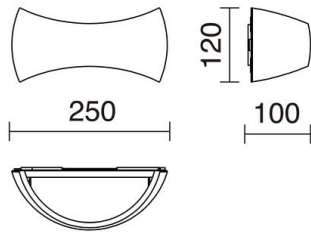

HERA 931A-L3117B-90

Wall Bracket HERA IP65 LED SMD 12W 1980lm CRI80 3000K 100° Brown oxide

Hera family of wall lights is made of aluminum with IP65, available in two colors: brown and anthracite, in addition, with two color temperatures 3000K and 4000K. Thanks to its modern design, it is suitable for illuminating outdoor residential areas.

GENERAL DATA

| | |
|-------------------|-------------------|
| Category | Surface |
| Family | Hera |
| Finish | [90] Brown oxide |
| Location | Outdoor |
| Installation | Wall |
| Body material | Aluminum |
| Diffuser material | Transparent glass |
| ETIM class | EC0028g2 |
| EAN | 8433264105259 |

TECHNICAL DATA

| | |
|-----------------------------|---|
| Dimensions | Length x Height x Width (mm): 250 x 120 x 100 |
| IP | IP65 |
| Protection class | Class I |
| Frequency | 50/60 Hz |
| Input voltage | 220-240V AC V |
| Total wattage | 14 W |
| Output current | 500 mA |
| Power factor | 0.9 |
| Auxiliary gear | Electronic |
| Auxiliary equipment brand | HEP |
| Operating temperature range | -20 - 50 °C |
| Lifetime | 50,000 h |
| LED lifetime L | 80 |
| LED lifetime B | 10 |
| Cable outlets | 1 |
| ECORAE category I | LED-B |
| Photobiological risk group | RG1 |