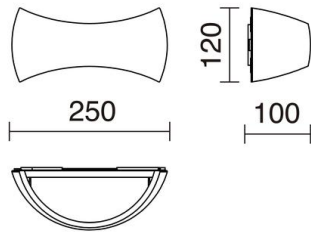

HERA 931A-L3317B-04 Wall Bracket HERA IP65 LED SMD 12W 2075lm CRI80 4000K 100° Anthracite

Hera family of wall lights is made of aluminum with IP65, available in two colors: brown and anthracite, in addition, with two color temperatures 3000K and 4000K. Thanks to its modern design, it is suitable for illuminating outdoor residential areas.

GENERAL DATA

Category	Surface
Family	Hera
Finish	[04] Anthracite
Location	Outdoor
Installation	Wall
Body material	Aluminum
Diffuser material	Transparent glass
ETIM class	EC0028g2
EAN	8433264105266

LIGHT SOURCES AND BEAMS

Sources	LED SMD 12W max. 2075lm 4000K CRI80
Total flux	1136 lm
Energy efficiency	C
Beam	100°

TECHNICAL DATA

Dimensions	Length x Height x Width (mm): 250 x 120 x 100
IP	IP65
Protection class	Class I
Frequency	50/60 Hz
Input voltage	220-240V AC V
Total wattage	14 W
Output current	500 mA
Power factor	0.9
Auxiliary gear	Electronic
Auxiliary equipment brand	HEP
Operating temperature range	-20 - 50 °C
Lifetime	50,000 h
LED lifetime L	80
LED lifetime B	10
Cable outlets	1
ECORAE category I	LED-B
Photobiological risk group	RG1