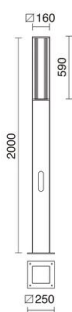

# AURA 932B-L3333B-02 Column AURA IP65 LED SMD 33W 5240lm CRI80 4000K 120° 2000mm Black

The Aura family with its three beacon models at 260mm, 400mm and 680mm tall, together with its 2000m column mode variant allows to solve any need for exterior lighting. In addition to its differential design manufactured in aluminum, it has high technical characteristics and is available in oxide and black brown colors (other finishes to consult), both at 3000K and 4000K. It is suitable for illuminating any outer space in pedestrian areas, roads, terraces, or public and private gardens.

### LIGHT SOURCES AND BEAMS

|                   |                                     |
|-------------------|-------------------------------------|
| Sources           | LED SMD 33W max. 5240lm 4000K CRI80 |
| Total flux        | 2340 lm                             |
| Energy efficiency | D                                   |
| Beams             | 120°                                |