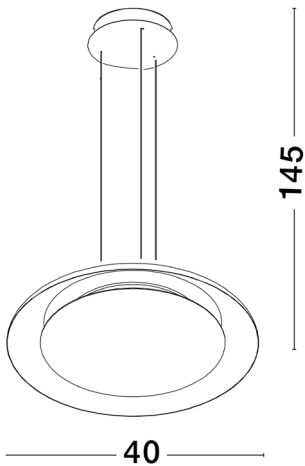

NOVA LUCE

PRODUCT DATASHEET

Version: 001

PRODUCT PHOTOGRAPH

TECHNICAL DRAWING

GENERAL INFORMATION

| | |
|-------------------------|------------|
| Product Code | 9345708 |
| Collection | Decorative |
| Product Category | Suspension |
| Product Family | Epos |
| Mounting Location | Ceiling |
| Application Environment | Indoor |
| Specifications | |

DIMENSION & WEIGHT

| | |
|--------------|--------------|
| LxWxH (cm) | D: 40 H: 145 |
| Cut out (cm) | N/A |
| Weight (Kgr) | 3.0 |

MATERIAL & COLOR

| | |
|---------------|-----------------|
| Product Color | White |
| Body Material | Metal & Acrilyc |

| | |
|-------------------------|-------------------|
| Power (Nominal) | 24 W |
| Input voltage (Nominal) | 220-240Vac |
| Mains Frequency | 50/60Hz |

PHOTOMETRICAL DATA

| | |
|---------------------------|-------------------|
| Luminous Flux | 1208 lm |
| Color Temperature | 2700-4000K |
| Light Color (Designation) | WW - CW |