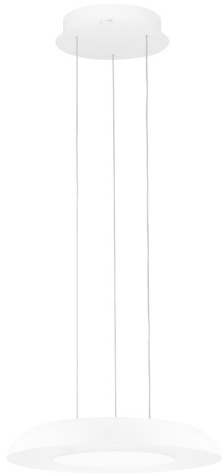

NOVA LUCE

PRODUCT DATASHEET

Version: 001

PRODUCT PHOTOGRAPH

TECHNICAL DRAWING

GENERAL INFORMATION

| | |
|-------------------------|------------|
| Product Code | 9345708 |
| Collection | Decorative |
| Product Category | Suspension |
| Product Family | Epos |
| Mounting Location | Ceiling |
| Application Environment | Indoor |
| Specifications | |

DIMENSION & WEIGHT

| | |
|--------------|--------------|
| LxWxH (cm) | D: 40 H: 145 |
| Cut out (cm) | N/A |
| Weight (Kgr) | 3.0 |

MATERIAL & COLOR

| | |
|---------------|-----------------|
| Product Color | White |
| Body Material | Metal & Acrilyc |

APPLICATION & MOUNTING

| | |
|------------------------|-----------|
| Ambient Working Temp. | Max 45 oC |
| Type of Protection | IP20 |
| Dimmable | Yes |
| Type of Dimming | Triac |
| Mounting type | Surface |
| Mounting Depth (cm) | N/A |
| Led Module Replaceable | No |
| Light Source | LED |