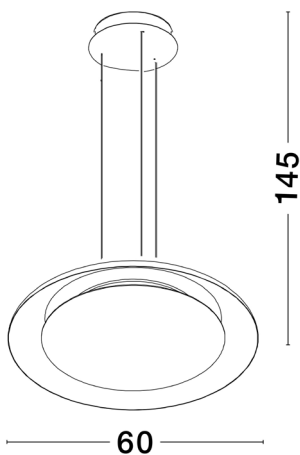

NOVA LUCE

PRODUCT DATASHEET

Version: 001

PRODUCT PHOTOGRAPH

TECHNICAL DRAWING

GENERAL INFORMATION

Product Code	9345710
Collection	Decorative
Product Category	Suspension
Product Family	Epos
Mounting Location	Ceiling
Application Environment	Indoor
Specifications	

DIMENSION & WEIGHT

LxWxH (cm)	D: 60 H: 145
Cut out (cm)	N/A
Weight (Kgr)	4.2

MATERIAL & COLOR

Product Color	White
Body Material	Metal & Acrilyc

APPLICATION & MOUNTING

Ambient Working Temp.	Max 45 oC
Type of Protection	IP20
Dimmable	Yes
Type of Dimming	Triac
Mounting type	Surface
Mounting Depth (cm)	N/A
Led Module Replaceable	No
Light Source	LED

Power (Nominal)	38 W
Input voltage (Nominal)	220-240Vac
Mains Frequency	50/60Hz

PHOTOMETRICAL DATA

Luminous Flux	2100 lm
Color Temperature	2700-4000K
Light Color (Designation)	WW - CW

WARRANTY

Warranty	3 Years
----------	----------------