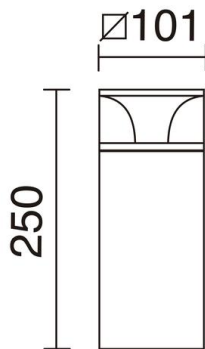

# ODIN 941A-L0106A-04

Bollard ODIN IP65 LED SMD 7W 850lm CRI80 3000K 250mm Anthracite

The Odin family is made of aluminum in anthracite color with IP65 and color temperature of 3000K. It is available in two sizes, 25 cm high and 50 cm high. Includes IP connector. It is designed to illuminate the garden areas outside.

### TECHNICAL DATA

Dimensions	Length x Width x Height (mm): 101 x 101 x 250
IP	IP65
Protection class	Class I
Frequency	50/60 Hz
Input voltage	110-240V AC V
Output current	350 mA
Power factor	0.7
Auxiliary equipment brand	LDLDRIVE
Operating temperature range	-20 - 40 °C
Lifetime	30,000 h
LED lifetime L	80
LED lifetime B	50
Weight	1.08 Kg
Cable outlets	1
Anchorage included	Yes
Photobiological risk group	RGo