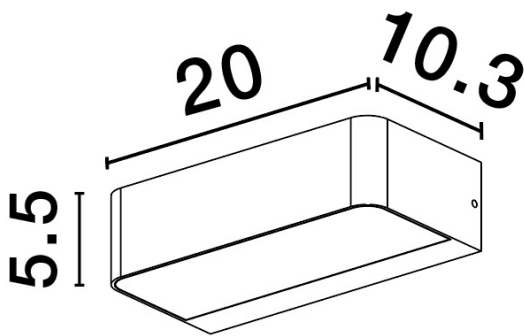

DIMENSION & WEIGHT

LxWxH (cm)	L: 20 W: 10,3 H: 5,5
Cut out (cm)	N/A
Weight (Kgr)	1.0

MATERIAL & COLOR

Product Color	Anthracite
Body Material	Die-Casting Aluminium

TECHNICAL DRAWING

APPLICATION & MOUNTING

Ambient Working Temp.	Max 40 oC
Type of Protection	IP65
Dimmable	No
Type of Dimming (Optional)	N/A
Mounting type	Surface
Mounting Depth (cm)	N/A
Led Module Replaceable	No
Light Source	LED

Power (Nominal)	10W
Input voltage (Nominal)	220-240Vac
Mains Frequency	50/60Hz

PHOTOMETRICAL DATA

Luminous Flux	302 lm
Color Temperature	3000K
Light Color (Designation)	Warm White

WARRANTY

Warranty	3 Years
----------	----------------