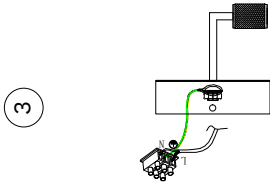

NOVA LUCE

9501239

Turn off the general switch

Drill holes apply screws
& Plastic anchors

Connect the wires

Apply the side screws

Insert the bulb

Turn on the general switch