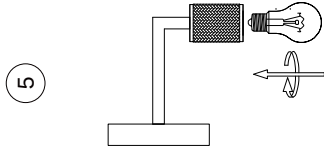

NOVA LUCE

9501239

Turn off the general switch

Drill holes apply screws
& Plastic anchors

Connect the wires

Apply the side screws

Insert the bulb

Turn on the general switch