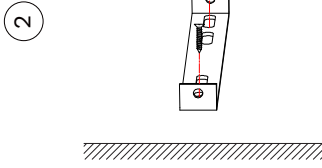

NOVA LUCE

9501239

Turn off the general switch

Drill holes apply screws
& Plastic anchors

Connect the wires

Apply the side screws

Insert the bulb

Turn on the general switch