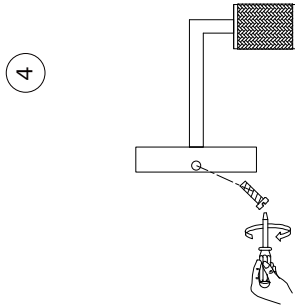

NOVA LUCE

9501239

Turn off the general switch

Drill holes apply screws
& Plastic anchors

Connect the wires

Apply the side screws

Insert the bulb

Turn on the general switch