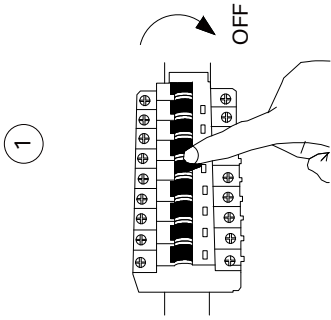

NOVA LUCE

9501239

Turn off the general switch

Drill holes apply screws
& Plastic anchors

Connect the wires

Apply the side screws

Insert the bulb

Turn on the general switch