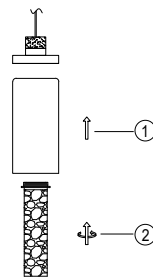

NOVA LUCE

9520010

1

Turn off the general switch

2

Drill holes

3

Apply screws

4

Apply the nut screw

5

Turn on the general switch

6

Turn on the general switch