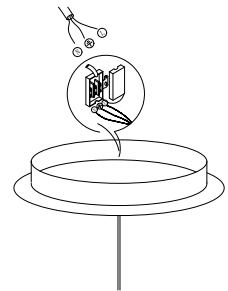

NOVA LUCE

9520010

1

Turn off the general switch

2

Drill holes

3

Apply screws

4

Apply the nut screw

5

Turn on the general switch

6

Turn on the general switch