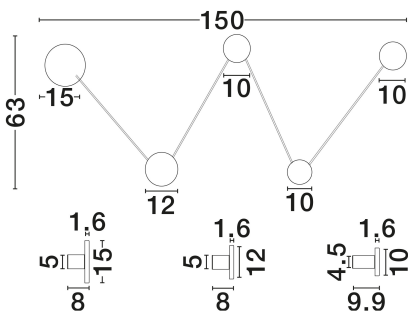

TECHNICAL DRAWING

GENERAL INFORMATION

Product Code	9540258
Collection	Indoor
Product Category	Wall
Product Family	Ark
Mounting Location	Wall
Application Environment	Indoor
Specifications	N/A

DIMENSION & WEIGHT

LxWxH (cm)	L: 150 W: 9,5 H: 63
Cut Out (cm)	N/A
Weight (Kgr)	2.15

MATERIAL & COLOR

Product Color	Sandy Black & Gold
Body Material	Aluminium

APPLICATION & MOUNTING

Ambient Working Temp.	Max 45°C
Type of Protection	IP20
Dimmable	No
Type of Dimming	N/A
Mounting type	Surface
Mounting Depth (cm)	N/A
Led Module Replaceable	No
Light Source	LED

NOVA LUCE S.A

Schimatari Viotias
32009, Greece

+30 22620 58 121
+30 22620 56 743

info@novaluce.com
www.novaluce.com