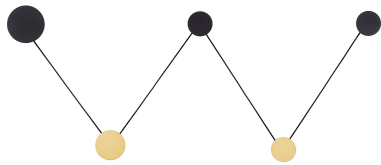

NOVA LUCE

PRODUCT DATASHEET

Version: 001

PRODUCT PHOTOGRAPH