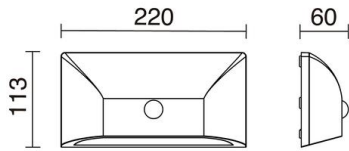

HAIL 954A-L3106B-01

Sensor Wall Bracket HAIL IP65 LED SMD AC 5W 480lm CRI80 3000K 105°
Motion White

Hail the wall light with motion sensor and suitable for installation in environments with saline atmosphere. ideal to illuminate any outdoor space. Available in white and anthracite finish.

GENERAL DATA

Category	Surface
Family	Hail
Finish	[01] White
Location	Outdoor
Installation	Wall
Body material	ABS
Diffuser material	Opal polycarbonate
EAN	8433264111588

LIGHT SOURCES AND BEAMS

Sources	LED SMD AC 5W 480lm 3000K CRI80
Total flux	285 lm
Energy efficiency	F (3000K)
Beam	105° - Diffuse

TECHNICAL DATA

Dimensions	Length x Height x Width (mm): 220 x 112 x 60
IP	IP65
IK	08
Protection class	Class II
Frequency	50/60 Hz
Input voltage	220-240V AC V
Total wattage	6 W
Sensors	Motion
Lifetime	40.000 h
LED lifetime L	80
LED lifetime B	50
Weight	0.26 Kg
Cable outlets	1
Anchorage included	Yes

NOTES

Luminaire suitable for installation in environments with saline atmosphere
Con sensor crepuscular y de movimiento infrarrojo pasivo (PIR) no desactivable.
Regulación sensor: Distancia: <8 m. / Tiempo de activación: de 5 seg. a 8 min. / Ángulo de detección: 160°