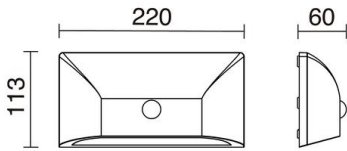

HAIL 954A-L3106B-04

Sensor Wall Bracket HAIL IP65 LED SMD AC 5W 480lm CRI80 3000K 105°
Motion Anthracite

Hail the wall light with motion sensor and suitable for installation in environments with saline atmosphere. ideal to illuminate any outdoor space. Available in white and anthracite finish.

GENERAL DATA

Category	Surface
Family	Hail
Finish	[04] Anthracite
Location	Outdoor
Installation	Wall
Body material	ABS
Diffuser material	Opal polycarbonate
EAN	8433264111595

LIGHT SOURCES AND BEAMS

Sources	LED SMD AC 5W 480lm 3000K CRI80
Total flux	285 lm
Energy efficiency	F (3000K)
Beam	105° - Diffuse

TECHNICAL DATA

Dimensions	Length x Width x Height (mm): 220 x 60 x 112
IP	IP65
IK	08
Protection class	Class II
Frequency	50/60 Hz
Input voltage	220-240V AC V
Sensors	Motion
Lifetime	40.000 h
LED lifetime L	80
LED lifetime B	50
Weight	0.26 Kg
Cable outlets	1
Anchorage included	Yes

NOTES

Luminaire suitable for installation in environments with saline atmosphere
Con sensor crepuscular y de movimiento infrarrojo pasivo (PIR) no desactivable.
Regulación sensor: Distancia: <8 m. / Tiempo de activación: de 5 seg. a 8 min. / Ángulo de detección: 160°