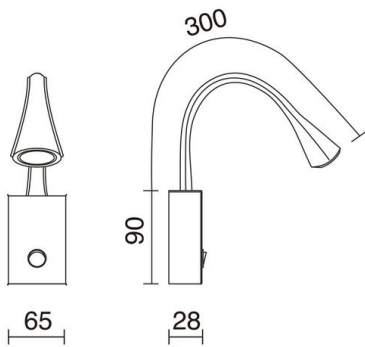

# SKIN 955A-L0102A-01

Reading Wall Bracket SKIN LED SMD 2W 160lm CRI80 3000K White

LED lights Skin family have a very original design, are made of steel and natural leather available in four colors: white, black, red and brown. They are very light, save energy and have an angle of rotation of 360°. It is a perfect choice for any bedroom, study room or even the living room.

## GENERAL DATA

Category	Surface
Family	Skin
Finish	[01] White
Location	Indoor
Installation	Wall
Body material	Steel, Piel
Diffuser material	Transparent methacrylate
ETIM class	EC001744
EAN	8433264113155

## TECHNICAL DATA

Dimensions	Length x Maximum height x Width (mm): 60 x 390 x 28
IP	IP20
Protection class	Class I
Frequency	50/60 Hz
Input voltage	110-240V AC V
Output current	600 mA
Auxiliary gear	Electronic
Power switches	1
Lifetime	40.000 h
LED lifetime L	80
LED lifetime B	50
Weight	0.448 Kg
Rotation angle	360.0 °
ECORAE category I	LED-A