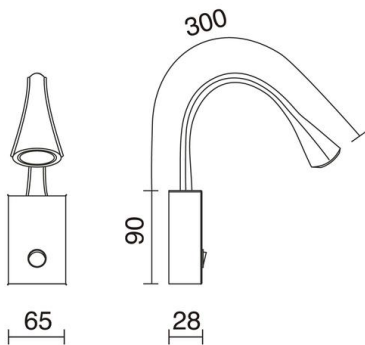

SKIN 955A-L0102A-14

Reading Wall Bracket SKIN LED SMD 2W 160lm CRI80 3000K Marrón

LED lights Skin family have a very original design, are made of steel and natural leather available in four colors: white, black, red and brown. They are very light, save energy and have an angle of rotation of 360°. It is a perfect choice for any bedroom, study room or even the living room.

GENERAL DATA

Category	Surface
Family	Skin
Finish	[14] Marrón
Location	Indoor
Installation	Wall
Body material	Steel, Piel
Diffuser material	Transparent methacrylate
ETIM class	EC001744
EAN	8433264113186

LIGHT SOURCES AND BEAMS

Sources	LED SMD 2W max. 160lm 3000K CRI80
Energy efficiency	G
Beam	Direct symmetric

TECHNICAL DATA

Dimensions	Length x Maximum height x Width (mm): 60 x 390 x 28
IP	IP20
Protection class	Class I
Frequency	50/60 Hz
Input voltage	110-240V AC V
Output current	600 mA
Auxiliary gear	Electronic
Power switches	1
Lifetime	40.000 h
LED lifetime L	80
LED lifetime B	50
Weight	0.448 Kg
Rotation angle	360.0 °
ECORAE category I	LED-A

SKIN 955A-L0102A-14

Reading Wall Bracket SKIN LED SMD 2W 160lm CRI80 3000K Marrón

COMPLEMENTARY IMAGES