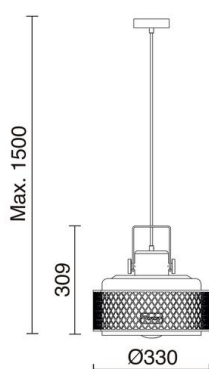

TOSCA 956B-G05X1A-06

Suspended Lamp TOSCA E27 60W Blue

The Tosca family, designed by Nacho Nacho Timón, is based on a new industrial concept and stands out for its functional and vintage design. It is protected by a grid that reflects its character and adds a decorative value. It is a very original and unpublished family, which admits any combination of custom colors.

GENERAL DATA

Category	Pendant
Family	Tosca
Finish	[06] Blue
Location	Indoor
Installation	Ceiling
Body material	Steel, Aluminum
EAN	8433264113223

LIGHT SOURCES AND BEAMS

Sources	E27 LED Bulb/TC-TSE/HAL 60W max.
Lamp included	No
Beam	Diffuse

TECHNICAL DATA

Dimensions	Diameter x Maximum height (mm): 330 x 1500
IP	IP20
Protection class	Class I
Frequency	50/60 Hz
Input voltage	110-240V AC V
ECORAE category I	CAT-A

TOSCA 956B-G05X1A-06

Suspended Lamp TOSCA E27 60W Blue