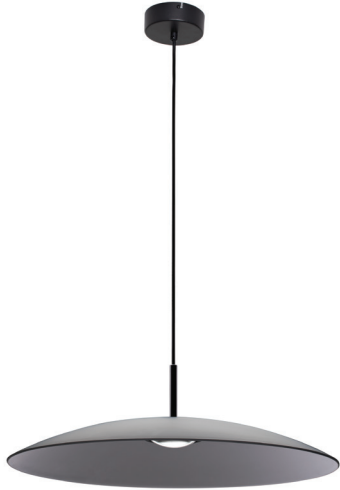

NOVA LUCE

PRODUCT DATASHEET

Version: 001

PRODUCT PHOTOGRAPH

TECHNICAL DRAWING

GENERAL INFORMATION

Product Code	9620140
Collection	Decorative
Product Category	Suspension
Product Family	Polifemo
Mounting Location	Ceiling
Application Environment	Indoor
Specifications	

DIMENSION & WEIGHT

LxWxH (cm)	D: 60 H: 153
Cut out (cm)	N/A
Weight (Kgr)	5.0

MATERIAL & COLOR

Product Color	Black & Smoky
Body Material	Metal & Glass

APPLICATION & MOUNTING

Ambient Working Temp.	Max 45 oC
Type of Protection	IP20
Dimmable	No
Type of Dimming	N/A
Mounting type	Surface
Mounting Depth (cm)	N/A
Led Module Replaceable	No
Light Source	LED

Power (Nominal)	17 W
Input voltage (Nominal)	220-240Vac
Mains Frequency	50/60Hz

PHOTOMETRICAL DATA

Luminous Flux	1360 lm
Color Temperature	3000K
Light Color (Designation)	Warm White

WARRANTY

Warranty	3 Years
----------	----------------