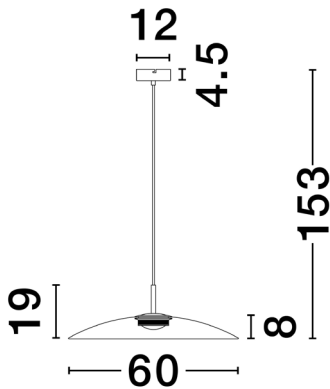

NOVA LUCE

PRODUCT DATASHEET

Version: 001

PRODUCT PHOTOGRAPH

TECHNICAL DRAWING

GENERAL INFORMATION

Product Code	9620140
Collection	Decorative
Product Category	Suspension
Product Family	Polifemo
Mounting Location	Ceiling
Application Environment	Indoor
Specifications	

DIMENSION & WEIGHT

LxWxH (cm)	D: 60 H: 153
Cut out (cm)	N/A
Weight (Kgr)	5.0

MATERIAL & COLOR

Product Color	Black & Smoky
Body Material	Metal & Glass

APPLICATION & MOUNTING

Ambient Working Temp.	Max 45 oC
Type of Protection	IP20
Dimmable	No
Type of Dimming	N/A
Mounting type	Surface
Mounting Depth (cm)	N/A
Led Module Replaceable	No
Light Source	LED

Power (Nominal)	17 W
Input voltage (Nominal)	220-240Vac
Mains Frequency	50/60Hz

PHOTOMETRICAL DATA

Luminous Flux	1360 lm
Color Temperature	3000K
Light Color (Designation)	Warm White

WARRANTY

Warranty	3 Years
----------	----------------