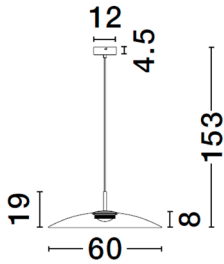

NOVA LUCE

PRODUCT DATASHEET

Version: 001

PRODUCT PHOTOGRAPH

TECHNICAL DRAWING

GENERAL INFORMATION

Product Code	9620141
Collection	Decorative
Product Category	Suspension
Product Family	Polifemo
Mounting Location	Ceiling
Application Environment	Indoor
Specifications	

DIMENSION & WEIGHT

LxWxH (cm)	D: 60 H: 153
Cut out (cm)	N/A
Weight (Kgr)	5.0

MATERIAL & COLOR

Product Color	Black & Moca Brown
Body Material	Metal & Glass

APPLICATION & MOUNTING

Ambient Working Temp.	Max 45 oC
Type of Protection	IP20
Dimmable	No
Type of Dimming	N/A
Mounting type	Surface
Mounting Depth (cm)	N/A
Led Module Replaceable	No
Light Source	LED

Power (Nominal)	17 W
Input voltage (Nominal)	220-240Vac
Mains Frequency	50/60Hz

PHOTOMETRICAL DATA

Luminous Flux	1360 lm
Color Temperature	3000K
Light Color (Designation)	Warm White

WARRANTY

Warranty	3 Years
----------	----------------