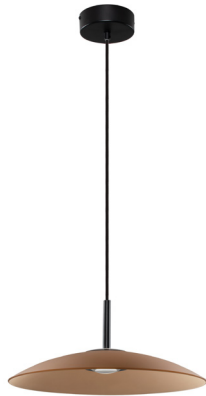

NOVA LUCE

PRODUCT DATASHEET

Version: 001

PRODUCT PHOTOGRAPH

TECHNICAL DRAWING

GENERAL INFORMATION

Product Code	9620145
Collection	Decorative
Product Category	Suspension
Product Family	Polifemo
Mounting Location	Ceiling
Application Environment	Indoor
Specifications	

DIMENSION & WEIGHT

LxWxH (cm)	D: 40 H: 140
Cut out (cm)	N/A
Weight (Kgr)	2.0

MATERIAL & COLOR

Product Color	Black & Moca Brown
Body Material	Metal & Glass

APPLICATION & MOUNTING

Ambient Working Temp.	Max 45 oC
Type of Protection	IP20
Dimmable	No
Type of Dimming	N/A
Mounting type	Surface
Mounting Depth (cm)	N/A
Led Module Replaceable	No
Light Source	LED