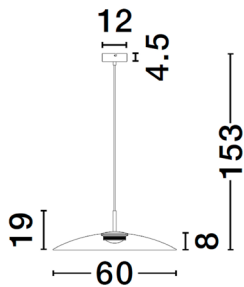

NOVA LUCE

PRODUCT DATASHEET

Version: 001

PRODUCT PHOTOGRAPH

TECHNICAL DRAWING

GENERAL INFORMATION

Product Code	9620145
Collection	Decorative
Product Category	Suspension
Product Family	Polifemo
Mounting Location	Ceiling
Application Environment	Indoor
Specifications	

DIMENSION & WEIGHT

LxWxH (cm)	D: 40 H: 140
Cut out (cm)	N/A
Weight (Kgr)	2.0

MATERIAL & COLOR

Product Color	Black & Moca Brown
Body Material	Metal & Glass

APPLICATION & MOUNTING

Ambient Working Temp.	Max 45 oC
Type of Protection	IP20
Dimmable	No
Type of Dimming	N/A
Mounting type	Surface
Mounting Depth (cm)	N/A
Led Module Replaceable	No
Light Source	LED

Power (Nominal)	12 W
Input voltage (Nominal)	220-240Vac
Mains Frequency	50/60Hz

PHOTOMETRICAL DATA

Luminous Flux	1040 lm
Color Temperature	3000K
Light Color (Designation)	Warm White

WARRANTY

Warranty	3 Years
----------	----------------