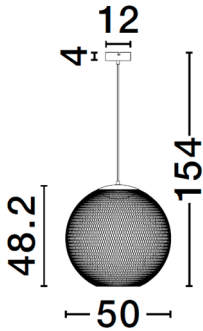

GENERAL INFORMATION

Product Code	9620153
Collection	Decorative
Product Category	Suspension
Product Family	Kinetic
Mounting Location	Ceiling
Application Environment	Indoor
Specifications	

DIMENSION & WEIGHT

LxWxH (cm)	D: 30 H: 153
Cut out (cm)	N/A
Weight (Kgr)	1.0

MATERIAL & COLOR

Product Color	Black
Body Material	Metal & Acrylic

APPLICATION & MOUNTING

Ambient Working Temp.	Max 45 oC
Type of Protection	IP20
Dimmable	No
Type of Dimming	N/A
Mounting type	Surface
Mounting Depth (cm)	N/A
Led Module Replaceable	No
Light Source	LED

NOVA LUCE S.A

Schimatari Viotias
32009, Greece

+30 22620 58 121
+30 22620 56 743

info@novaluce.com
www.novaluce.com