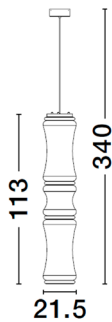

NOVA LUCE

PRODUCT DATASHEET

Version: 001

PRODUCT PHOTOGRAPH

TECHNICAL DRAWING

GENERAL INFORMATION

Product Code	9695285
Collection	Decorative
Product Category	Suspension
Product Family	Anapnoe
Mounting Location	Ceiling
Application Environment	Indoor
Specifications	

DIMENSION & WEIGHT

LxWxH (cm)	D: 21.5 W: 50 H: 250
Cut out (cm)	N/A
Weight (Kgr)	4.4

MATERIAL & COLOR

Product Color	Black
Body Material	Steel & Aluminium & Glass

APPLICATION & MOUNTING

Ambient Working Temp.	Max 45 oC
Type of Protection	IP20
Dimmable	Yes
Type of Dimming	Triac
Mounting type	Surface
Mounting Depth (cm)	N/A
Led Module Replaceable	No
Light Source	LED

Power (Nominal)	21 W
Input voltage (Nominal)	220-240Vac
Mains Frequency	50/60Hz

PHOTOMETRICAL DATA

Luminous Flux	567 lm
Color Temperature	3000K
Light Color (Designation)	Warm White

WARRANTY

Warranty	3 Years
----------	----------------