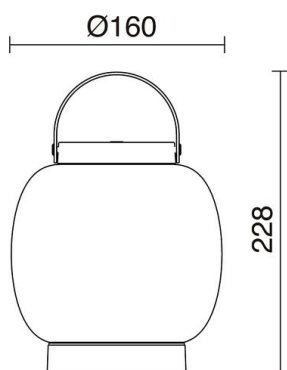

BUBBLE 969A-L0102L-04

Portable Lamp BUBBLE IP54 LED SMD 2W 250lm CRI80 3000K Anthracite

The new Bubble portable luminaire is compact and light, ideal for terraces, gardens and any outer or interior space. With 3 light intensities. Includes adapter and USB 5VDC 1 A cable for load. This product is exclusive online.

GENERAL DATA

Category	Decorative
Family	Bubble
Finish	[04] Anthracite
Location	Outdoor
Installation	Floor, Table lamp
Body material	Aluminum
Diffuser material	Frosted polycarbonate
ETIM class	EC000347
EAN	8433264114596

LIGHT SOURCES AND BEAMS

Sources	LED SMD 2W max. 250lm 3000K CRI80
Total flux	202 lm
Beam	Rotosimétrica

TECHNICAL DATA

Dimensions	Length x Width x Height (mm): 160 x 160 x 228
IP	IP54
Protection class	Class III
Input voltage	5V DC V
Auxiliary gear	Battery charger
Rechargeable	With charger
USB ports charging devices	(1)
Battery charge time	3.0 h
Battery autonomy	4.0 h
Power switches	1
Lifetime	40.000 h
LED lifetime L	80
LED lifetime B	50
Weight	1.5 Kg
Cable outlets	1
ECORAE category I	LED-B
Flammable surfaces	Yes