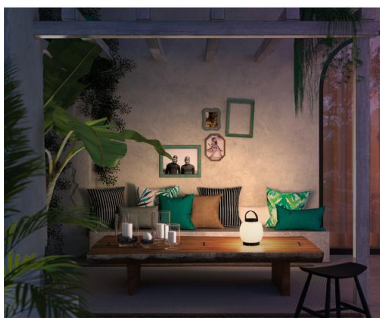

BUBBLE 969A-L0102L-04

Portable Lamp BUBBLE IP54 LED SMD 2W 250lm CRI80 3000K Anthracite

The new Bubble portable luminaire is compact and light, ideal for terraces, gardens and any outer or interior space. With 3 light intensities. Includes adapter and USB 5VDC 1 A cable for load. This product is exclusive online.

GENERAL DATA

Category	Decorative
Family	Bubble
Finish	[04] Anthracite
Location	Outdoor
Installation	Floor, Table lamp
Body material	Aluminum
Diffuser material	Frosted polycarbonate
ETIM class	EC000347
EAN	8433264114596