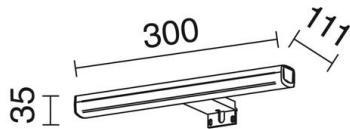

# SLEET 972A-L4106B-32 Bathroom Wall Bracket SLEET LED SMD AC 6W 408lm/473lm/474lm CRI84 3000K/4000K/5700K 195° Chrome

The Sleet collection of wall lights is made of polycarbonate in a silver finish, has IP44 and a 195° light angle. You can choose between 3000K, 4000K and 5700K color temperature. It exists in three different sizes. It is recommended to install it over the mirror in the bathroom and dressing rooms.

## GENERAL DATA

Category	Surface
Family	SLEET
Finish	[32] Chrome
Location	Indoor
Installation	Wall
Body material	Polycarbonate
Diffuser material	Frosted polycarbonate
EAN	8433264114725

## TECHNICAL DATA

Dimensions	Length x Height x Width (mm): 300 x 35 x 111
IP	IP44
Protection class	Class II
Frequency	50/60 Hz
Input voltage	220-240V AC V
Power factor	0.5
Lifetime	40.000 h
LED lifetime L	80
LED lifetime B	50
Weight	0.216 Kg
ECORAE category I	LED-B