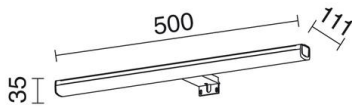

SLEET 972B-L4108B-32 Bathroom Wall Bracket SLEET LED SMD AC 8W 545lm/614lm/633lm CRI84 3000K/4000K/5700K 195° Chrome

The Sleet collection of wall lights is made of polycarbonate in a silver finish, has IP44 and a 195° light angle. You can choose between 3000K, 4000K and 5700K color temperature. It exists in three different sizes. It is recommended to install it over the mirror in the bathroom and dressing rooms.

GENERAL DATA

Category	Surface
Family	SLEET
Finish	[32] Chrome
Location	Indoor
Installation	Wall
Body material	Polycarbonate
Diffuser material	Frosted polycarbonate
EAN	8433264114732

LIGHT SOURCES AND BEAMS

Sources	LED SMD AC 8W max. 545lm/614lm/633lm 3000K/4000K/5700K CRI84
Energy efficiency	G
Beam	195° - Semi-direct

TECHNICAL DATA

Dimensions	Length x Height x Width (mm): 500 x 35 x 111
IP	IP44
Protection class	Class II
Frequency	50/60 Hz
Input voltage	220-240V AC V
Power factor	0.5
Lifetime	40.000 h
LED lifetime L	80
LED lifetime B	50
Weight	0.32 Kg
ECORAE category I	LED-B