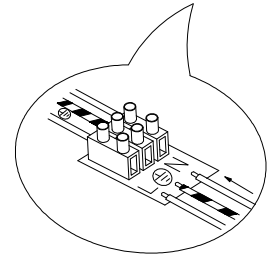

NOVA LUCE

9738211

1

Turn off the general switch

2

Mark, drill holes,
apply plastic anchors
& tie up the screws into place

3

Connect wires

4

Apply side screws

5

Apply the bulb by rotating

6

Fix the glass into place by rotating

7

Turn on the general switch