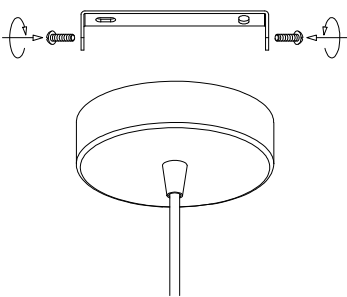

NOVA LUCE

9738211

1

Turn off the general switch

2

Mark, drill holes,
apply plastic anchors
& tie up the screws into place

3

Connect wires

4

Apply side screws

5

Apply the bulb by rotating

6

Fix the glass into place by rotating

7

Turn on the general switch