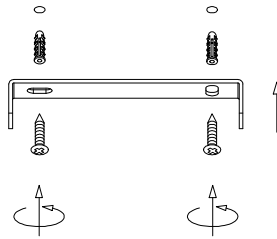

NOVA LUCE

9738211

1

Turn off the general switch

2

Mark, drill holes,
apply plastic anchors
& tie up the screws into place

3

Connect wires

4

Apply side screws

5

Apply the bulb by rotating

6

Fix the glass into place by rotating

7

Turn on the general switch