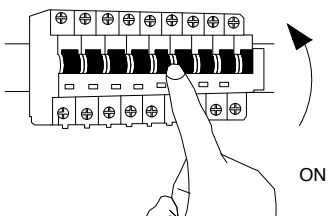

NOVA LUCE

9738211

1

Turn off the general switch

2

Mark, drill holes,
apply plastic anchors
& tie up the screws into place

3

Connect wires

4

Apply side screws

5

Apply the bulb by rotating

6

Fix the glass into place by rotating

7

Turn on the general switch