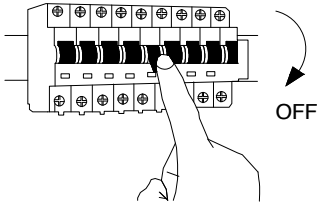

NOVA LUCE

9738211

1

Turn off the general switch

2

Mark, drill holes,
apply plastic anchors
& tie up the screws into place

3

Connect wires

4

Apply side screws

5

Apply the bulb by rotating

6

Fix the glass into place by rotating

7

Turn on the general switch