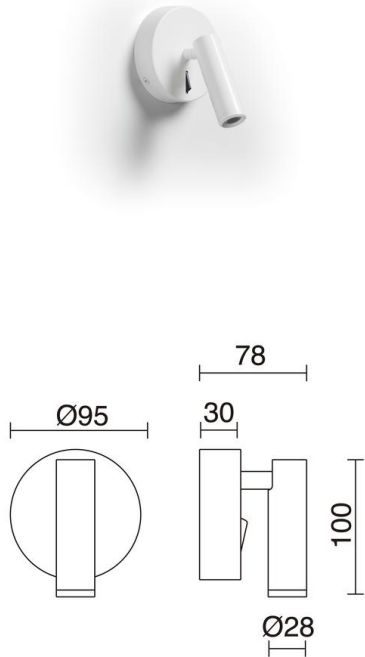

# MINIMAL 977A-L0103A-01 Reading Wall Bracket MINIMAL LED SMD 3W CRI80 3000K 90° White

Family of minimal readers, available in white, black and gold finish. Manufactured in steel, prismatic methacrylate diffuser and LED LED SMD light source. Ideal for hospitality and residential sector.

## GENERAL DATA

Category	Surface
Family	Minimal
Finish	[01] White
Location	Indoor
Installation	Wall
Body material	Steel
Diffuser material	Prismatic methacrylate
ETIM class	EC001744
EAN	8433264117962

## LIGHT SOURCES AND BEAMS

Sources	LED SMD 3W max. 3000K CRI80
Energy efficiency	G
Beam	Direct symmetric