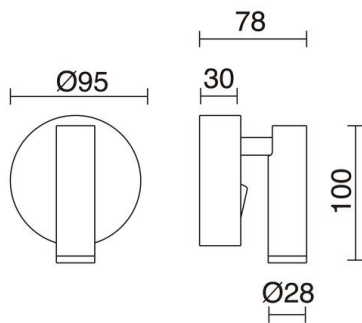

MINIMAL 977A-L0103A-02-47 Reading Wall Bracket MINIMAL LED SMD 3W CRI80 3000K 90° Gold Black

Family of minimal readers, available in white, black and gold finish. Manufactured in steel, prismatic methacrylate diffuser and LED LED SMD light source. Ideal for hospitality and residential sector.

GENERAL DATA

Category	Surface
Family	Minimal
Finish	[47] Gold / [02] Black
Location	Indoor
Installation	Wall
Body material	Steel
Diffuser material	Prismatic methacrylate
ETIM class	EC001744
EAN	8433264117986

LIGHT SOURCES AND BEAMS

Sources	LED SMD 3W max. 3000K CRI80
Energy efficiency	G
Beam	Direct symmetric

TECHNICAL DATA

IP	IP20
Protection class	Class I
Frequency	50/60 Hz
Input voltage	110-240V AC V
Output current	550 mA
Auxiliary gear	Electronic
Power switches	1
Lifetime	40.000 h
LED lifetime L	80
LED lifetime B	50
Weight	0.4 Kg
Tilt angle	90.0 °
Rotation angle	300.0 °
ECORAE category I	LED-A

NOTES

Douyble position