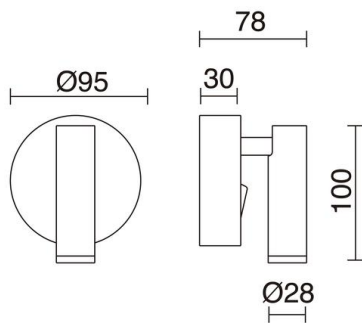

MINIMAL 977A-L0103A-02 Reading Wall Bracket MINIMAL LED SMD 3W CRI80 3000K 90° Black

Family of minimal readers, available in white, black and gold finish. Manufactured in steel, prismatic methacrylate diffuser and LED LED SMD light source. Ideal for hospitality and residential sector.

GENERAL DATA

Category	Surface
Family	Minimal
Finish	[02] Black
Location	Indoor
Installation	Wall
Body material	Steel
Diffuser material	Prismatic methacrylate
ETIM class	EC001744
EAN	8433264117979

LIGHT SOURCES AND BEAMS

Sources	LED SMD 3W max. 3000K CRI80
Energy efficiency	G
Beam	Direct symmetric

TECHNICAL DATA

IP	IP20
Protection class	Class I
Frequency	50/60 Hz
Input voltage	110-240V AC V
Output current	550 mA
Auxiliary gear	Electronic
Power switches	1
Lifetime	40.000 h
LED lifetime L	80
LED lifetime B	50
Weight	0.4 Kg
Tilt angle	90.0 °
Rotation angle	300.0 °
ECORAE category I	LED-A

NOTES

Douyble position