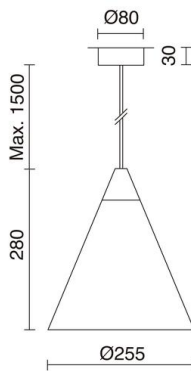

ODA 978B-G05X1A-06

Suspended Lamp ODA E27 60W Blue

Inspired by the Nordic style, the ODA collection is ideal for installing in dining rooms, lounges and rooms. Manufactured in aluminum and ash wood, it is available in three finishes: white, black and blue and two sizes: 20 and 25cm in diameter. This product is exclusive online.

TECHNICAL DATA

Dimensions	Diameter x Maximum height (mm): 255 x 1500
IP	IP20
Protection class	Class I
Frequency	50/60 Hz
Input voltage	110-240V AC V
Weight	0.4 Kg
ECORAE category I	CAT-A

NOTES

Exclusive online