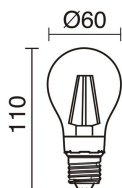

ODA 978B-G05X1A-06

Suspended Lamp ODA E27 60W Blue

RECOMMENDED ACCESSORIES

632C-L0506B-01
Lamp LED FILAMENT E27 LED
Bulb 6W 800lm CRI80 2700K 360°

Input voltage	110-240V AC
Frequency	50/60
Wattage (W)	6.0
IP	IP20
Protection class	Class I