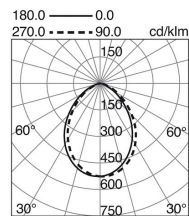

### GENERAL DATA

Category	Recessed
Family	CALYPSO2
Finish	[o1] White
Location	Indoor
Installation	Ceiling
Body material	Aluminum
Diffuser material	Frosted methacrylate
Frame material	Aluminum
ETIM class	EC001744
EAN	8433264115548

### LIGHT SOURCES AND BEAMS

Sources	LED SMD 5W max. 440lm 3000K CRI80
Total flux	329 lm
Energy efficiency	G
Beam	110° - Direct symmetric

### TECHNICAL DATA

Dimensions	Height x Diameter (mm): 40 x 90
IP	IP44
Protection class	Class II
Frequency	50/60 Hz
Input voltage	110-240V AC V
Output current	120 mA
Power factor	0.5
Auxiliary gear	Remote driver
Lifetime	40.000 h
LED lifetime L	70
LED lifetime B	20
Weight	1.3 Kg
Cut hole dimensions	Diameter (mm): 75
ECORAE category I	LED-B

### PHOTOMETRIC DATA