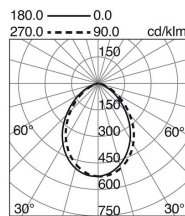

### GENERAL DATA

Category	Recessed
Family	CALYPSO2
Finish	[01] White
Location	Indoor
Installation	Ceiling
Body material	Aluminum
Diffuser material	Frosted methacrylate
Frame material	Aluminum
ETIM class	EC001744
EAN	8433264115654

### LIGHT SOURCES AND BEAMS

Sources	LED SMD 5W max. 480lm 4000K CRI80
Total flux	359 lm
Energy efficiency	F
Beam	110° - Direct symmetric

### TECHNICAL DATA

Dimensions	Height x Diameter (mm): 40 x 90
IP	IP44
Protection class	Class II
Frequency	50/60 Hz
Input voltage	110-240V AC V
Output current	120 mA
Power factor	0.5
Auxiliary gear	Remote driver
Lifetime	40.000 h
LED lifetime L	70
LED lifetime B	20
Weight	1.3 Kg
Cut hole dimensions	Diameter (mm): 75
ECORAE category I	LED-B

### PHOTOMETRIC DATA