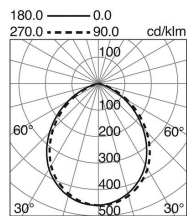

PHOTOMETRIC DATA