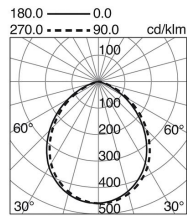

PHOTOMETRIC DATA