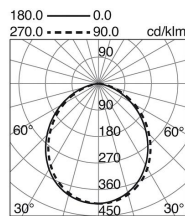

PHOTOMETRIC DATA