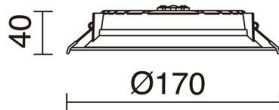

CALYPSO2 979C-L3124A-01

Recessed ceiling CALYPSO2 IP44 LED SMD 24W 2310lm
CRI80 3000K 110° White

GENERAL DATA

Category	Recessed
Family	CALYPSO2
Finish	[o1] White
Location	Indoor
Installation	Ceiling
Body material	Aluminum
Diffuser material	Frosted methacrylate
Frame material	Aluminum
ETIM class	EC001744
EAN	8433264115685

LIGHT SOURCES AND BEAMS

Sources	LED SMD 24W max. 2310lm 3000K CRI80
Total flux	1797 lm
Energy efficiency	F
Beam	110° - Direct symmetric

TECHNICAL DATA

Dimensions	Height x Diameter (mm): 40 x 170
IP	IP44
Protection class	Class II
Frequency	50/60 Hz
Input voltage	220-240V AC V
Output current	580 mA
Power factor	0.9
Auxiliary gear	Remote driver
Lifetime	40.000 h
LED lifetime L	70
LED lifetime B	20
Weight	1.3 Kg
Cut hole dimensions	Diameter (mm): 155
ECORAE category I	LED-B