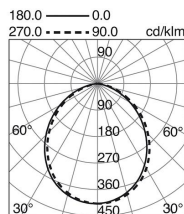

## GENERAL DATA

Category	Recessed
Family	CALYPSO2
Finish	[o1] White
Location	Indoor
Installation	Ceiling
Body material	Aluminum
Diffuser material	Frosted methacrylate
Frame material	Aluminum
ETIM class	EC001744
EAN	8433264115692

## LIGHT SOURCES AND BEAMS

Sources	LED SMD 24W max. 2520lm 4000K CRI80
Total flux	1960 lm
Energy efficiency	F
Beam	110° - Direct symmetric

## TECHNICAL DATA

Dimensions	Height x Diameter (mm): 40 x 170
IP	IP44
Protection class	Class II
Frequency	50/60 Hz
Input voltage	220-240V AC V
Output current	580 mA
Power factor	0.9
Auxiliary gear	Remote driver
Lifetime	40.000 h
LED lifetime L	70
LED lifetime B	20
Weight	1.3 Kg
Cut hole dimensions	Diameter (mm): 155
ECORAE category I	LED-B

## PHOTOMETRIC DATA