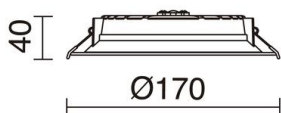

## GENERAL DATA

Category	Recessed
Family	CALYPSO2
Finish	[o1] White
Location	Indoor
Installation	Ceiling
Body material	Aluminum
Diffuser material	Frosted methacrylate
Frame material	Aluminum
ETIM class	EC001744
EAN	8433264115692

## TECHNICAL DATA

Dimensions	Height x Diameter (mm): 40 x 170
IP	IP44
Protection class	Class II
Frequency	50/60 Hz
Input voltage	220-240V AC V
Output current	580 mA
Power factor	0.9
Auxiliary gear	Remote driver
Lifetime	40.000 h
LED lifetime L	70
LED lifetime B	20
Weight	1.3 Kg
Cut hole dimensions	Diameter (mm): 155
ECORAE category I	LED-B