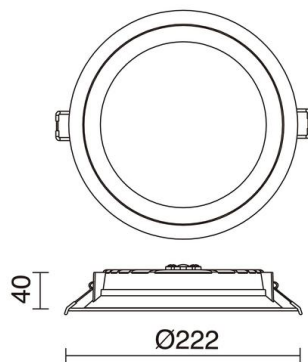

CALYPSO2 979D-L3130A-01

Recessed ceiling CALYPSO2 IP44 LED SMD 30W 2915lm
CRI80 3000K 110° White

GENERAL DATA

Category	Recessed
Family	CALYPSO2
Finish	[01] White
Location	Indoor
Installation	Ceiling
Body material	Aluminum
Diffuser material	Frosted methacrylate
Frame material	Aluminum
ETIM class	EC001744
EAN	8433264115708

LIGHT SOURCES AND BEAMS

Sources	LED SMD 30W max. 2915lm 3000K CRI80
Total flux	2596 lm
Energy efficiency	F
Beam	110° - Direct symmetric

TECHNICAL DATA

Dimensions	Height x Diameter (mm): 40 x 222
IP	IP44
Protection class	Class II
Frequency	50/60 Hz
Input voltage	220-240V AC V
Output current	750 mA
Power factor	0.9
Auxiliary gear	Remote driver
Lifetime	40.000 h
LED lifetime L	70
LED lifetime B	20
Weight	1.3 Kg
Cut hole dimensions	Diameter (mm): 205
ECORAAE category I	LED-B