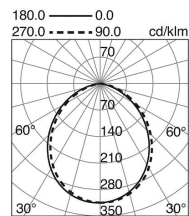

PHOTOMETRIC DATA