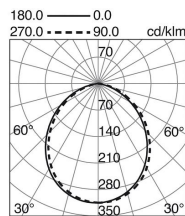

PHOTOMETRIC DATA