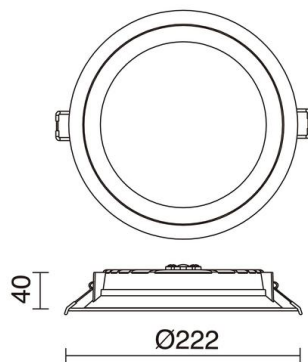

CALYPSO2 979D-L3330A-01

Recessed ceiling CALYPSO2 IP44 LED SMD 30W 3180lm
CRI80 4000K 110° White

GENERAL DATA

Category	Recessed
Family	CALYPSO2
Finish	[01] White
Location	Indoor
Installation	Ceiling
Body material	Aluminum
Diffuser material	Frosted methacrylate
Frame material	Aluminum
ETIM class	EC001744
EAN	8433264115715

LIGHT SOURCES AND BEAMS

Sources	LED SMD 30W max. 3180lm 4000K CRI80
Total flux	2832 lm
Energy efficiency	F
Beam	110° - Direct symmetric

TECHNICAL DATA

Dimensions	Height x Diameter (mm): 40 x 222
IP	IP44
Protection class	Class II
Frequency	50/60 Hz
Input voltage	220-240V AC V
Output current	750 mA
Power factor	0.9
Auxiliary gear	Remote driver
Lifetime	40.000 h
LED lifetime L	70
LED lifetime B	20
Weight	1.3 Kg
Cut hole dimensions	Diameter (mm): 205
ECORAE category I	LED-B