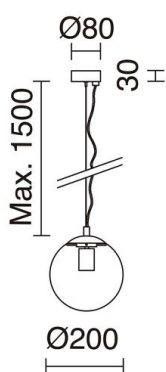

OXY 984A-G05X1A-32

Suspended Lamp OXY E27 40W ø200mm Transparent glass Chrome

La familia Oxy fabricada en acero, es una luminaria sofisticada que se adapta a diversos espacios interiores. Se recomienda combinar distintos tamaños en un mismo espacio. Disponible en color cromo, negro y oro.

GENERAL DATA

Category	Pendant
Family	Oxy
Finish	[32] Chrome
Location	Indoor
Installation	Ceiling
Body material	Steel
Diffuser material	Transparent glass
EAN	8433264116668

LIGHT SOURCES AND BEAMS

Sources	E27 LED Bulb/TC-TSE/HAL 40W max.
Lamp included	No
Beam	Diffuse

TECHNICAL DATA

Dimensions	Diameter x Maximum height (mm): 200 x 1500
IP	IP40
Protection class	Class I
Frequency	50/60 Hz
Input voltage	110-240V AC V
Weight	1.5 Kg
ECORAE category I	CAT-A