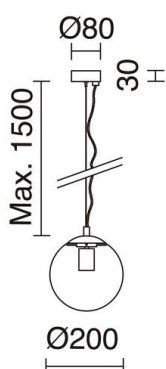

OXY 984A-G05X1A-47

Suspended Lamp OXY E27 40W ø200mm Transparent glass Gold

La familia Oxy fabricada en acero, es una luminaria sofisticada que se adapta a diversos espacios interiores. Se recomienda combinar distintos tamaños en un mismo espacio. Disponible en color cromo, negro y oro.

GENERAL DATA

Category	Pendant
Family	Oxy
Finish	[47] Gold
Location	Indoor
Installation	Ceiling
Body material	Steel
Diffuser material	Transparent glass
EAN	8433264116675

LIGHT SOURCES AND BEAMS

Sources	E27 LED Bulb/TC-TSE/HAL 40W max.
Lamp included	No
Beam	Diffuse

TECHNICAL DATA

Dimensions	Diameter x Maximum height (mm): 200 x 1500
IP	IP40
Protection class	Class I
Frequency	50/60 Hz
Input voltage	110-240V AC V
ECORAE category I	CAT-A