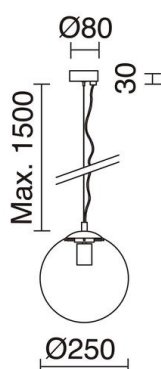

OXY 984B-G05X1A-47

Suspended Lamp OXY E27 40W ø250mm Transparent glass Gold

La familia Oxy fabricada en acero, es una luminaria sofisticada que se adapta a diversos espacios interiores. Se recomienda combinar distintos tamaños en un mismo espacio. Disponible en color cromo, negro y oro.

GENERAL DATA

Category	Pendant
Family	Oxy
Finish	[47] Gold
Location	Indoor
Installation	Ceiling
Body material	Steel
Diffuser material	Transparent glass
EAN	8433264116705

LIGHT SOURCES AND BEAMS

Sources	E27 LED Bulb/TC-TSE/HAL 40W max.
Lamp included	No
Beam	Diffuse

TECHNICAL DATA

Dimensions	Diameter x Maximum height (mm): 250 x 1500
IP	IP40
Protection class	Class I
Frequency	50/60 Hz
Input voltage	110-240V AC V
ECORAE category I	CAT-A