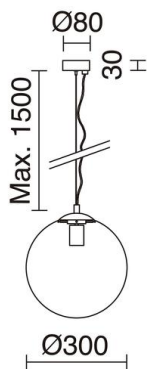

OXY 984C-G05X1A-47

Suspended Lamp OXY E27 60W ø300mm Transparent glass Gold

La familia Oxy fabricada en acero, es una luminaria sofisticada que se adapta a diversos espacios interiores. Se recomienda combinar distintos tamaños en un mismo espacio. Disponible en color cromo, negro y oro.

GENERAL DATA

Category	Pendant
Family	Oxy
Finish	[47] Gold
Location	Indoor
Installation	Ceiling
Body material	Steel
Diffuser material	Transparent glass
EAN	8433264116736

LIGHT SOURCES AND BEAMS

Sources	E27 LED Bulb/TC-TSE/HAL 60W max.
Lamp included	No
Beam	Diffuse

TECHNICAL DATA

Dimensions	Diameter x Maximum height (mm): 300 x 1500
IP	IP40
Protection class	Class I
Frequency	50/60 Hz
Input voltage	110-240V AC V
ECORAE category I	CAT-A