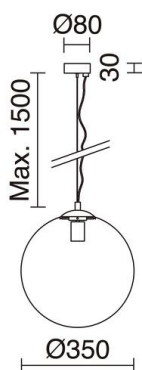

OXY 984D-G05X1A-47

Suspended Lamp OXY E27 60W ø350mm Transparent glass Gold

La familia Oxy fabricada en acero, es una luminaria sofisticada que se adapta a diversos espacios interiores. Se recomienda combinar distintos tamaños en un mismo espacio. Disponible en color cromo, negro y oro.

GENERAL DATA

Category	Pendant
Family	Oxy
Finish	[47] Gold
Location	Indoor
Installation	Ceiling
Body material	Steel
Diffuser material	Transparent glass
EAN	8433264116767

LIGHT SOURCES AND BEAMS

Sources	E27 LED Bulb/TC-TSE/HAL 60W max.
Lamp included	No
Beam	Diffuse

TECHNICAL DATA

Dimensions	Diameter x Maximum height (mm): 350 x 1500
IP	IP40
Protection class	Class I
Frequency	50/60 Hz
Input voltage	110-240V AC V
ECORAE category I	CAT-A