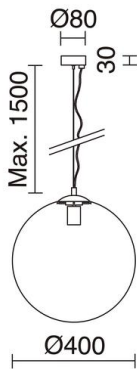

OXY 984E-G05X1A-02

Suspended Lamp OXY E27 60W ø400mm Transparent glass Black

La familia Oxy fabricada en acero, es una luminaria sofisticada que se adapta a diversos espacios interiores. Se recomienda combinar distintos tamaños en un mismo espacio. Disponible en color cromo, negro y oro.

GENERAL DATA

Category	Pendant
Family	Oxy
Finish	[o2] Black
Location	Indoor
Installation	Ceiling
Body material	Steel
Diffuser material	Transparent glass
EAN	8433264116774

LIGHT SOURCES AND BEAMS

Sources	E27 LED Bulb/TC-TSE/HAL 60W max.
Lamp included	No
Beam	Diffuse

TECHNICAL DATA

Dimensions	Diameter x Maximum height (mm): 400 x 1500
IP	IP40
Protection class	Class I
Frequency	50/60 Hz
Input voltage	110-240V AC V
ECORAE category I	CAT-A