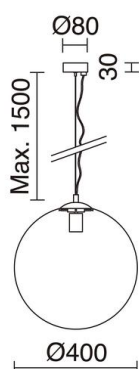

OXY 984E-G05X1A-32

Suspended Lamp OXY E27 60W ø400mm Transparent glass Chrome

La familia Oxy fabricada en acero, es una luminaria sofisticada que se adapta a diversos espacios interiores. Se recomienda combinar distintos tamaños en un mismo espacio. Disponible en color cromo, negro y oro.

GENERAL DATA

Category	Pendant
Family	Oxy
Finish	[32] Chrome
Location	Indoor
Installation	Ceiling
Body material	Steel
Diffuser material	Transparent glass
EAN	8433264116781

LIGHT SOURCES AND BEAMS

Sources	E27 LED Bulb/TC-TSE/HAL 60W max.
Lamp included	No
Beam	Diffuse

TECHNICAL DATA

Dimensions	Diameter x Maximum height (mm): 400 x 1500
IP	IP40
Protection class	Class I
Frequency	50/60 Hz
Input voltage	110-240V AC V
ECORAE category I	CAT-A