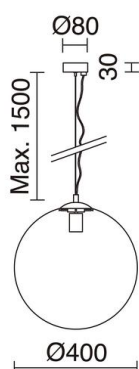

OXY 984E-G05X1A-47

Suspended Lamp OXY E27 60W ø400mm Transparent glass Gold

La familia Oxy fabricada en acero, es una luminaria sofisticada que se adapta a diversos espacios interiores. Se recomienda combinar distintos tamaños en un mismo espacio. Disponible en color cromo, negro y oro.

GENERAL DATA

Category	Pendant
Family	Oxy
Finish	[47] Gold
Location	Indoor
Installation	Ceiling
Body material	Steel
Diffuser material	Transparent glass
EAN	8433264116798

LIGHT SOURCES AND BEAMS

Sources	E27 LED Bulb/TC-TSE/HAL 60W max.
Lamp included	No
Beam	Diffuse

TECHNICAL DATA

Dimensions	Diameter x Maximum height (mm): 400 x 1500
IP	IP40
Protection class	Class I
Frequency	50/60 Hz
Input voltage	110-240V AC V
ECORAE category I	CAT-A