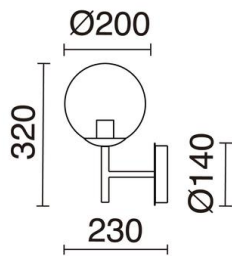

OXY 984F-G05X1A-02-27

Wall Bracket OXY E27 40W Opalized crystal Black

La familia Oxy fabricada en acero, es una luminaria sofisticada que se adapta a diversos espacios interiores. Se recomienda combinar distintos tamaños en un mismo espacio. Disponible en color cromo, negro y oro.

GENERAL DATA

Category	Surface
Family	Oxy
Finish	[o2] Black
Location	Indoor
Installation	Wall
Body material	Steel
Diffuser material	Opalized crystal
EAN	8433264168063

LIGHT SOURCES AND BEAMS

Sources	E27 LED Bulb/HAL/TC-TSE 40W max.
Lamp included	No
Beam	Diffuse

TECHNICAL DATA

Dimensions	Height x Width x Depth (mm): 320 x 200 x 230
IP	IP40
Protection class	Class I
Frequency	50/60 Hz
Input voltage	110-240V AC V
Weight	1.0 Kg