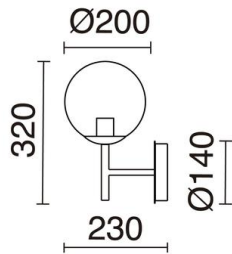

OXY 984F-G05X1A-47-27

Wall Bracket OXY E27 40W Gold

La familia Oxy fabricada en acero, es una luminaria sofisticada que se adapta a diversos espacios interiores. Se recomienda combinar distintos tamaños en un mismo espacio. Disponible en color cromo, negro y oro.

GENERAL DATA

Category	Surface
Family	Oxy
Finish	[47] Gold
Location	Indoor
Installation	Wall
Lampshade material	Opalized crystal
EAN	8433264168087

LIGHT SOURCES AND BEAMS

Sources	E27 LED Bulb/HAL/TC-TSE 40W max.
Lamp included	No
Beam	Diffuse

TECHNICAL DATA

Dimensions	Height x Width x Depth (mm): 320 x 200 x 230
IP	IP40
Protection class	Class I
Frequency	50/60 Hz
Input voltage	110-240V AC V
Weight	1.0 Kg