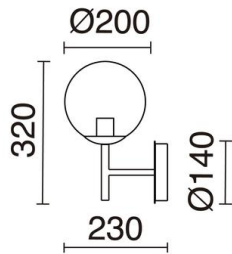

GENERAL DATA

Category	Surface
Family	Oxy
Finish	[47] Gold
Location	Indoor
Installation	Wall
Body material	Steel
Diffuser material	Transparent glass
EAN	8433264168056

LIGHT SOURCES AND BEAMS

Sources	E27 LED Bulb/HAL/TC-TSE 40W max.
Lamp included	No
Beam	Diffuse

TECHNICAL DATA

Dimensions	Height x Width x Depth (mm): 320 x 200 x 230
IP	IP40
Protection class	Class I
Frequency	50/60 Hz
Input voltage	110-240V AC V
Weight	1.0 Kg

OXY 984F-G05X1A-47

Wall Bracket OXY E27 40W Transparent glass Gold