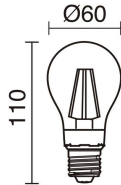

632C-L0506B-01
Lamp LED FILAMENT E27 LED
Bulb 6W 800lm CRI80 2700K 360°

Input voltage	110-240V AC
Frequency	50/60
Wattage (W)	6.0
IP	IP20
Protection class	Class I