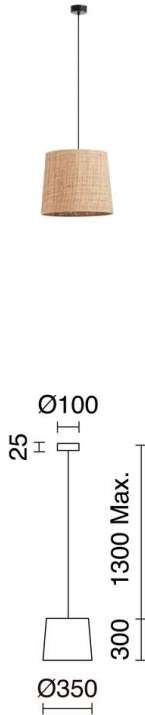

# THAIS 985A-G05X1A-02-R1

Suspended Lamp THAIS Small E27 15W Black Rafia Bali

Exo Lighting introduces the inspiring family THAIS composed of a suspension luminaire, available in three sizes: the Small 35cm diameter, the Medium 50 cm diameter and the Large 70cm in diameter. It is made of steel and the lampshade is natural fiber. With its original design and texture, this luminaire will allow you to give a distinctive to the interior spaces. Ideal for restaurants, hotels or residential spaces.

## GENERAL DATA

Category	Pendant
Family	THAIS
Finish	[02] Black / [R1] Rafia Bali
Location	Indoor
Installation	Ceiling
Body material	Steel
Lampshade material	Natural fiber
EAN	8433264353322

## LIGHT SOURCES AND BEAMS

Sources	E27 LED Bulb 15W
Lamp included	No
Beam	Diffuse

## TECHNICAL DATA

Dimensions	Diameter x Height x Height 2 (mm): 350 x 300 x 1625
IP	IP20
Protection class	Class I
Frequency	50/60 Hz
Input voltage	110-240V AC V