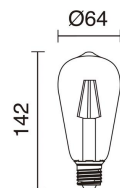

632G-L0504B-01
Lamp LED FILAMENT E27 LED
Bulb 4W 470lm CRI80 2700K 360°

Input voltage	220-240V AC
Frequency	50/60
Wattage (W)	4.0
IP	IP20
Protection class	Class I