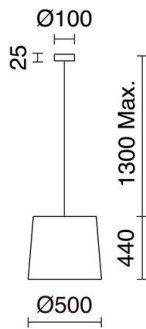

# THAIS 985B-G05X1A-02-R1

Suspended Lamp THAIS Medium E27 15W Black Rafia Bali

Exo Lighting introduces the inspiring family THAIS composed of a suspension luminaire, available in three sizes: the Small 35cm diameter, the Medium 50 cm diameter and the Large 70cm in diameter. It is made of steel and the lampshade is natural fiber. With its original design and texture, this luminaire will allow you to give a distinctive to the interior spaces. Ideal for restaurants, hotels or residential spaces.

## TECHNICAL DATA

Dimensions	Diameter x Height x Height 2 (mm): 500 x 440 x 1765
IP	IP20
Protection class	Class I
Frequency	50/60 Hz
Input voltage	110-240V AC V