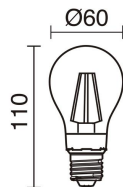

632C-L0506B-01
Lamp LED FILAMENT E27 LED
Bulb 6W 800lm CRI80 2700K 360°

Input voltage	110-240V AC
Frequency	50/60
Wattage (W)	6.0
IP	IP20
Protection class	Class I