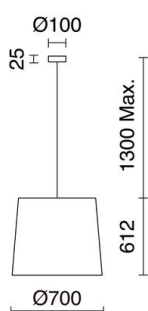

# THAIS 985C-G05X1A-02-R1

Suspended Lamp THAIS Large E27 15W Black Rafia Bali

Exo Lighting introduces the inspiring family THAIS composed of a suspension luminaire, available in three sizes: the Small 35cm diameter, the Medium 50 cm diameter and the Large 70cm in diameter. It is made of steel and the lampshade is natural fiber. With its original design and texture, this luminaire will allow you to give a distinctive to the interior spaces. Ideal for restaurants, hotels or residential spaces.

## TECHNICAL DATA

Dimensions	Diameter x Height x Height 2 (mm): 700 x 612 x 1937
IP	IP20
Protection class	Class I
Frequency	50/60 Hz
Input voltage	110-240V AC V