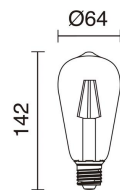

632G-L0504B-01
Lamp LED FILAMENT E27 LED
Bulb 4W 470lm CRI80 2700K 360°

Input voltage	220-240V AC
Frequency	50/60
Wattage (W)	4.0
IP	IP20
Protection class	Class I