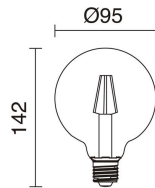

632F-L0504B-01
Lamp LED FILAMENT E27 LED
Bulb 4W 470lm CRI80 2700K 360°

Input voltage	220-240V AC
Frequency	50/60
Wattage (W)	4.0
IP	IP20
Protection class	Class I